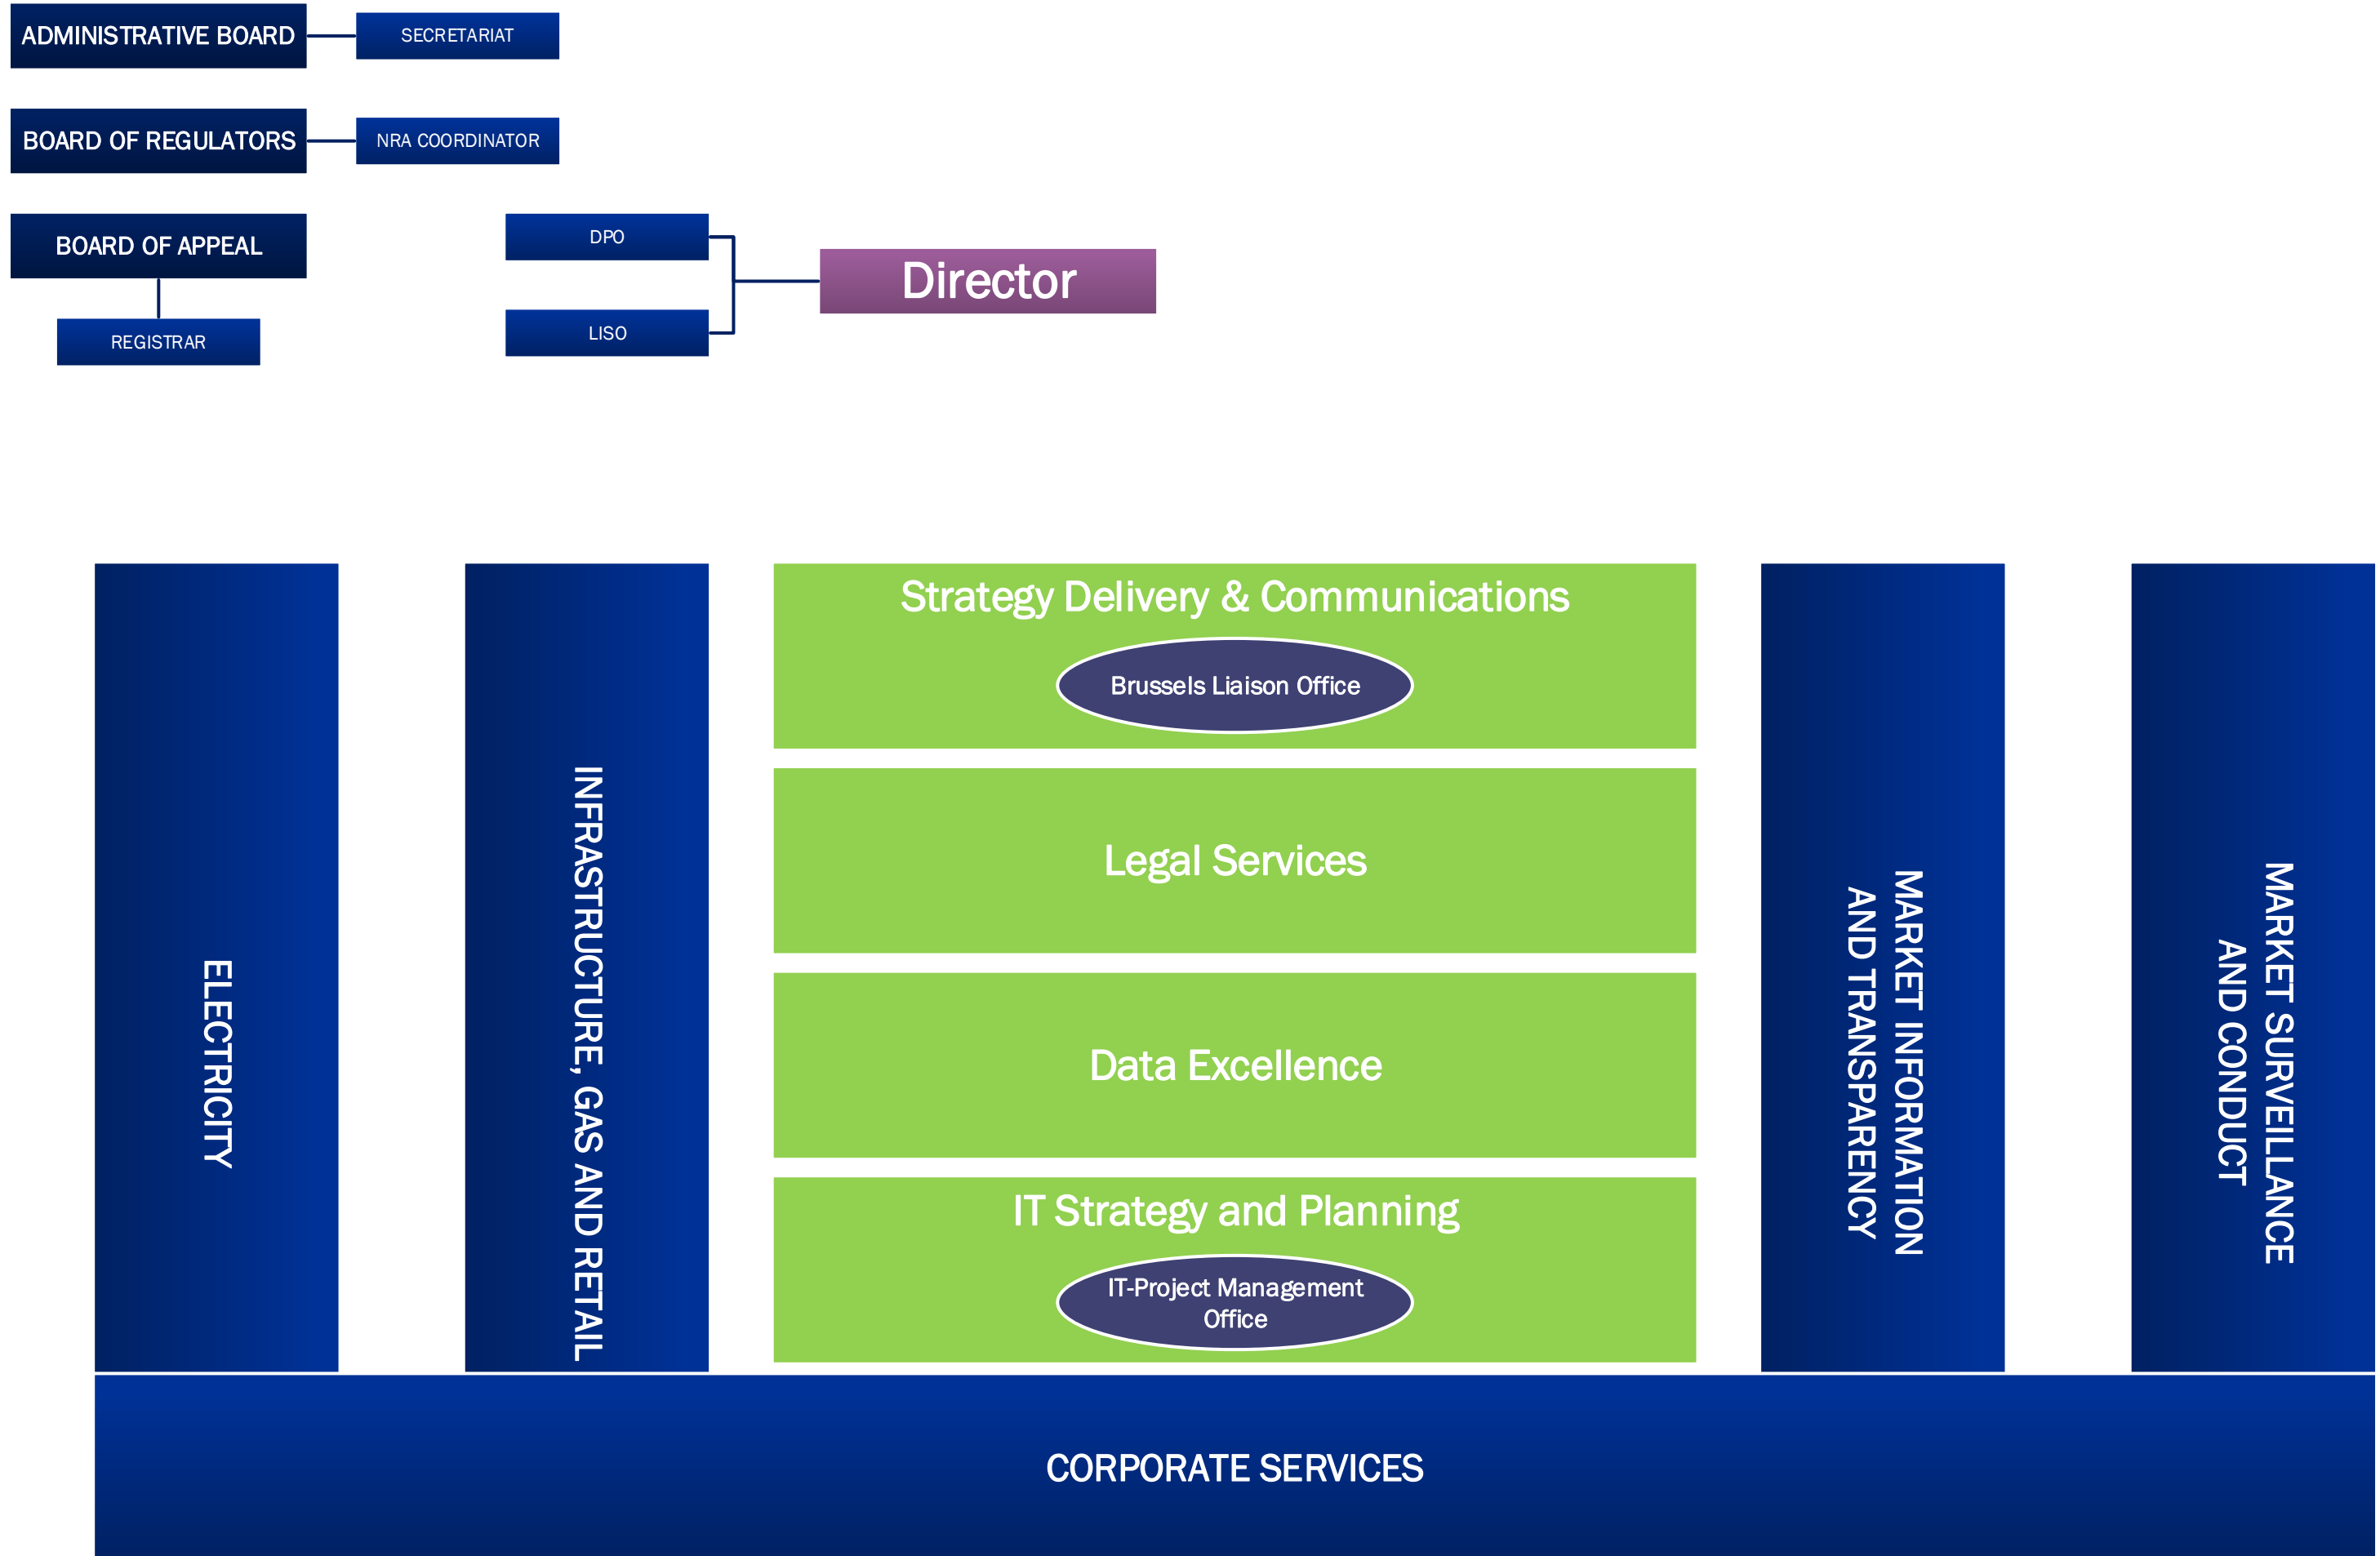

# ACER ORGANISATION CHART – 01 March 2022

\*Strategy Delivery & Communications and Legal Services are administratively under the Director, Data Excellence is under MIT and ITSP jointly under MIT and Corporate services.